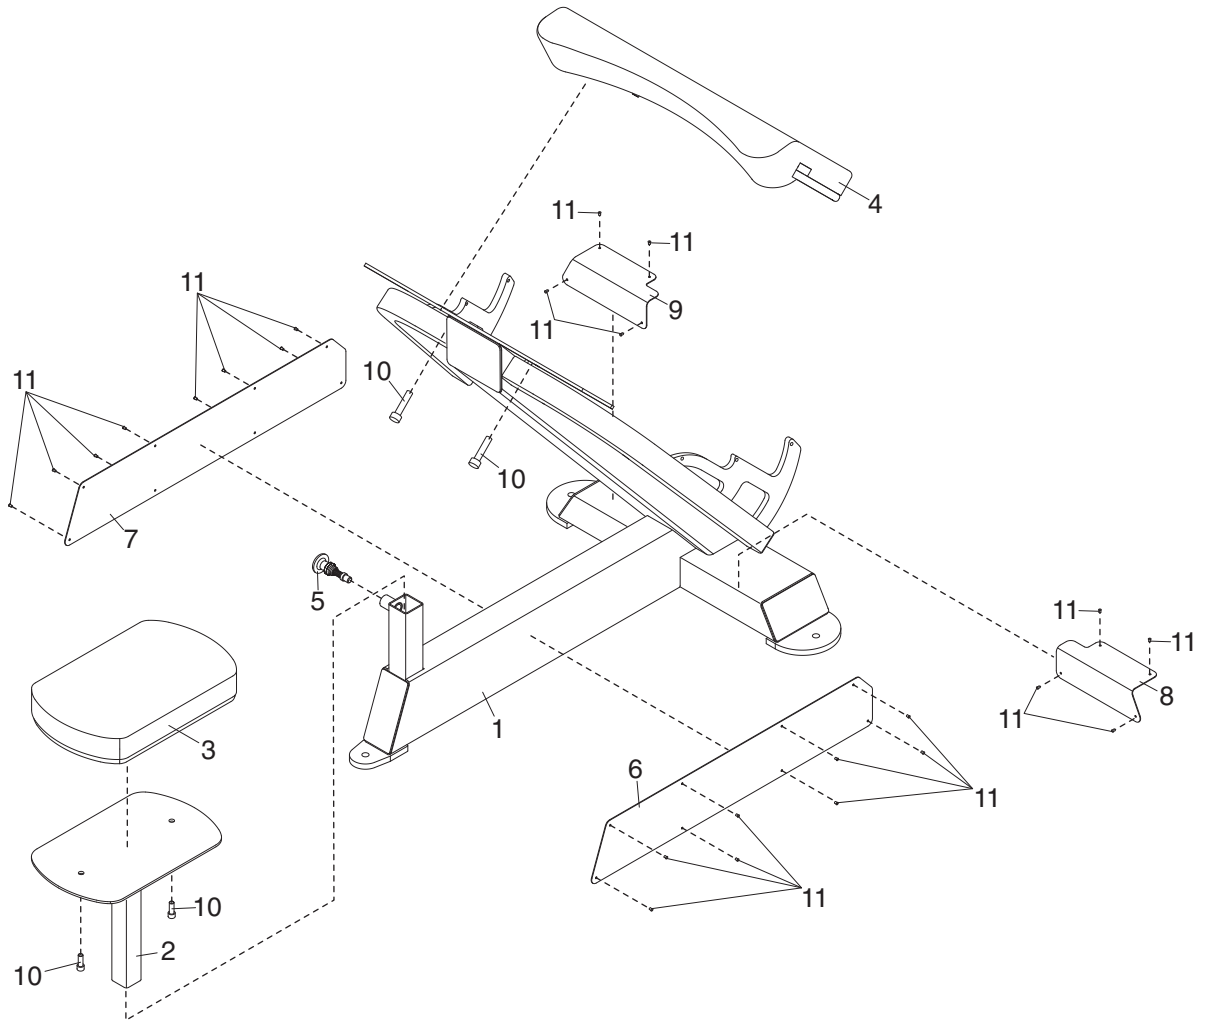

# EXPLODED DRAWING—Model No. GZFW2054.1

R0305A

<b>Bubble #</b>	<b>OEM Number</b>	<b>Description</b>
1	GZ4388	FRAME
2	GZ2319	SEAT FRAME
3	GZ5108-11	SEAT
5	GZ1501	SEAT KNOB
10	GZ1014-01	3/8" X 1" SCREW
11	GZ1021-01	1/8" X 3/16" RIVET
#	GZ7270	USER'S MANUAL